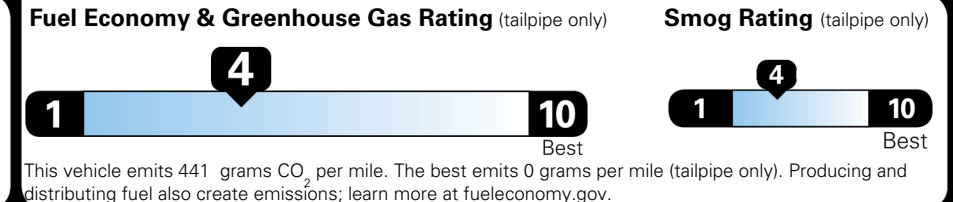

Full Tank of Gas

GENESIS WARRANTY

- 5-year/60,000-mile New Vehicle Warranty*
- 10-year/100,000-mile Powertrain Warranty*
- 7-year/Unlimited-mile Anti-perforation Warranty*
- Limited warranties, see dealer for details

Manufacturer's Suggested Retail Price: $103,000.00

ADDED FEATURES:

- *VIK BLACK(PH3) Paint $650.00
- Accessories
- *Cargo Mat $200.00
- *Wheel Locks $90.00
- *First Aid Kit $65.00
- *NFC Card $30.00

SOLD TO: NY712 SHIPPED TO: NY712
GENESIS OF BAYSIDE
201-16 NORTHERN BLVD
BAYSIDE NY 11361

VIN: KMTFC4SD0TU062974	EXTERIOR COLOR: VIK BLACK	INTERIOR/SEAT COLOR: DUNE BEIGE/VELVET
MODEL: 9C6AAJ9GS4A5	PORT OF ENTRY: PH	TRANSPORT: TRUCK
EMISSIONS: This vehicle is certified to meet emission requirements in all 50 states		ACCESSORY WEIGHT: 10 lbs./ 5 kgs.

Inland Freight & Handling : $1,495.00

TOTAL PRICE: $105,530.00

EPA DOT Fuel Economy and Environment

Gasoline Vehicle

Fuel Economy

20 MPG
combined city/hwy

17 city 24 highway

5.0 gallons per 100 miles

Large Cars range from 14 to 146 MPG. The best vehicle rates 146 MPGe.

You spend $7,000
more in fuel costs over 5 years compared to the average new vehicle.

Annual fuel cost $3,100

Actual results will vary for many reasons, including driving conditions and how you drive and maintain your vehicle. The average new vehicle gets 29 MPG and costs $8,500 to fuel over 5 years. Cost estimates are based on 15,000 miles per year at $ 4.15 per gallon. MPGe is miles per gasoline gallon equivalent. Vehicle emissions are a significant cause of climate change and smog.

fueleconomy.gov
Calculate personalized estimates and compare vehicles

GOVERNMENT 5-STAR SAFETY RATINGS

This vehicle has not been rated by the government for overall vehicle score, frontal crash, side crash or rollover risk.

Source: National Highway Traffic Safety Administration (NHTSA).
www.safercar.gov or 1-888-327-4236

Manufacturer's suggested retail price includes manufacturer's recommended pre-delivery service. Gasoline license and title fees state and local taxes and dealer installed options and accessories are not included in the manufacturer's suggested retail price. This label has been affixed to this vehicle by Genesis Motor America, pursuant to the requirements of 15 U.S.C. 1231 et seq. which prohibits its removal or alteration prior to delivery to the ultimate purchaser.

PARTS CONTENT INFORMATION

FOR VEHICLES IN THIS CARLINE: U.S./CANADIAN PARTS CONTENT: 2 %
MAJOR SOURCES OF FOREIGN PARTS CONTENT: KOREA: 85 %
FOR THIS VEHICLE: FINAL ASSEMBLY POINT: ULSAN, KOREA
COUNTRY OF ORIGIN:

ENGINE: KOREA **TRANSMISSION: KOREA**
Note: Parts content does not include final assembly, distribution, or other non-parts costs.