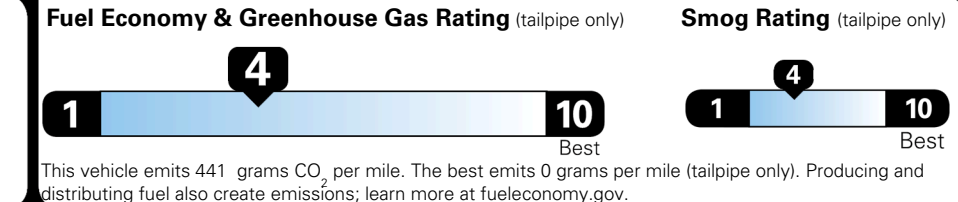

Full Tank of Gas

GENESIS WARRANTY

- 5-year/60,000-mile New Vehicle Warranty*
- 10-year/100,000-mile Powertrain Warranty*
- 7-year/Unlimited-mile Anti-perforation Warranty*
- Limited warranties, see dealer for details

Manufacturer's Suggested Retail Price: $103,000.00

ADDED FEATURES:

- *UYUNI WHITE(UYH) Paint $650.00
- Accessories
- *Cargo Mat $200.00
- *First Aid Kit $65.00
- *NFC Card $30.00

SOLD TO: NY712 SHIPPED TO: NY712
GENESIS OF BAYSIDE
201-16 NORTHERN BLVD
BAYSIDE NY 11361

VIN: KMTFC4SD2TU062989	EXTERIOR COLOR: UYUNI WHITE	INTERIOR/SEAT COLOR: GLACIER WHITE/URBAN
MODEL: 9C6AAJ9GS4A5	PORT OF ENTRY: PH	TRANSPORT: TRUCK
EMISSIONS: This vehicle is certified to meet emission requirements in all 50 states		ACCESSORY WEIGHT: 9 lbs./ 4 kgs.

Inland Freight & Handling : $1,495.00

TOTAL PRICE: $105,440.00

114 A 1487GLOVI 50

EPA DOT Fuel Economy and Environment

Gasoline Vehicle

Fuel Economy

20 MPG
combined city/hwy

17 MPG
city

24 MPG
highway

5.0 gallons per 100 miles

Large Cars range from 14 to 146 MPG. The best vehicle rates 146 MPG.

You spend $7,000
more in fuel costs over 5 years compared to the average new vehicle.

Annual fuel cost $3,100

Actual results will vary for many reasons, including driving conditions and how you drive and maintain your vehicle. The average new vehicle gets 29 MPG and costs $8,500 to fuel over 5 years. Cost estimates are based on 15,000 miles per year at $ 4.15 per gallon. MPG is miles per gasoline gallon equivalent. Vehicle emissions are a significant cause of climate change and smog.

fueleconomy.gov
Calculate personalized estimates and compare vehicles

Smartphone QR Code

GOVERNMENT 5-STAR SAFETY RATINGS

This vehicle has not been rated by the government for overall vehicle score, frontal crash, side crash or rollover risk.

Source: National Highway Traffic Safety Administration (NHTSA).
www.safercar.gov or 1-888-327-4236

Manufacturer's suggested retail price includes manufacturer's recommended pre-delivery service. Gasoline license and title fees state and local taxes and dealer installed options and accessories are not included in the manufacturer's suggested retail price. This label has been affixed to this vehicle by Genesis Motor America, pursuant to the requirements of 15 U.S.C. 1231 et seq. which prohibits its removal or alteration prior to delivery to the ultimate purchaser.

PARTS CONTENT INFORMATION

FOR VEHICLES IN THIS CARLINE: U.S./CANADIAN PARTS CONTENT: 2 %
MAJOR SOURCES OF FOREIGN PARTS CONTENT: KOREA: 85 %
FOR THIS VEHICLE: FINAL ASSEMBLY POINT: ULSAN, KOREA
COUNTRY OF ORIGIN:
ENGINE: KOREA TRANSMISSION: KOREA
Note: Parts content does not include final assembly, distribution, or other non-parts costs.